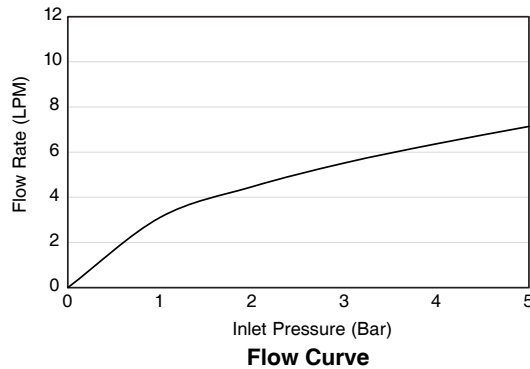

#### Specified Model

Model	Description	Color/Finishes
K-R33033T	Spacity 2F petshower	Others

For a full range of color finishes in your market please contact your local Kohler representative

Note: Flow rates are approximate. (1 gallon = 3.785 liters, 1 bar = 14.5 psi)